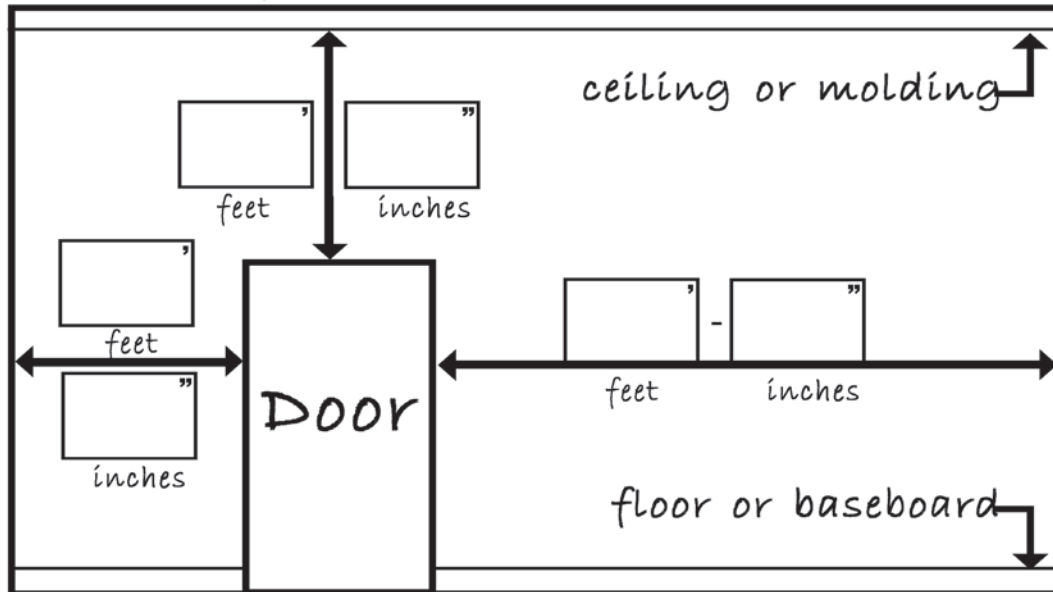

only complete this page to note obstructions

OBSTRUCTIONS

DOOR (3 measurements)

Please use a tape measure to be accurate within 1/2 an inch

Window (4 measurements)

IMAGINE

hand painted

Measurements Worksheet

IMAGINE

hand painted LLC

Special franchise pricing:

- Standard size \$ 795. (up to 60 sq. ft.).
- Please contact us about larger sizes and custom mural pricing.
- No need to find, hire, supervise, and accommodate an artist to paint a mural in your store right before opening.
- Professionally hand painted at imagine studios, ordering your woody mural is quick and easy.
- Delivered via FedEx, our durable canvas images are applied on site using standard wallpaper paste.
- Obstructions in the wall are normal and not a problem. Most walls have at least an outlet or vent, and often have a window or door to design around.
- Please use a tape measure to be accurate within 1/2 an inch.
- Please contact us with questions and to place your order.

YOUR WALL SIZE

(2 Measurements)

Average square foot cost is seventy five dollars

- 1) Do you want the image to cover the full wall? yes / no
 - a) If no to previous question still use the above diagram to indicate total height and width of the desired image.
 - b) Do you want a dimensional frame around the edges of that canvas? yes / no
- 2) Are there any obstructions in your wall to be designed around: such as doors or windows? yes / no