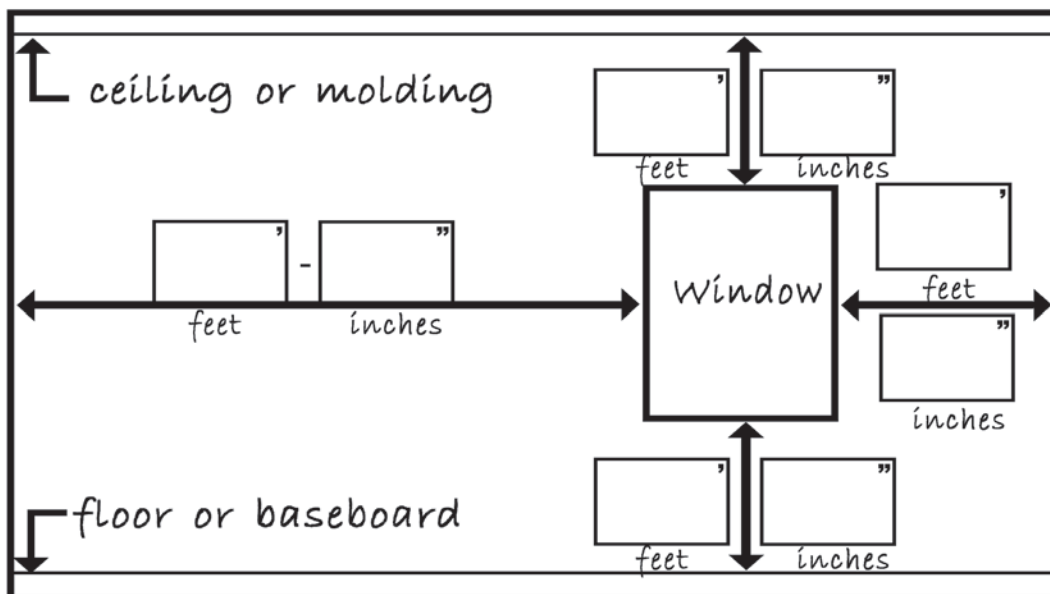

only complete this page to note obstructions

OBSTRUCTIONS

DOOR (3 measurements)

Please use a tape measure to be accurate within 1/2 an inch

Window (4 measurements)

IMAGINE

hand painted

Measurements Worksheet

IMAGINE

hand painted LLC

Special franchise pricing:

- Standard size \$ 795. (up to 60 sq. ft.).
- Please contact us about larger sizes and custom mural pricing.
- No need to find, hire, supervise, and accommodate an artist to paint a mural in your store right before opening.
- Professionally hand painted at imagine studios, ordering your woody mural is quick and easy.
- Delivered via FedEx, our durable canvas images are applied on site using standard wallpaper paste.
- Obstructions in the wall are normal and not a problem. Most walls have at least an outlet or vent, and often have a window or door to design around.
- Please use a tape measure to be accurate within 1/2 an inch.
- Please contact us with questions and to place your order.

YOUR WALL SIZE

(2 Measurements)

Average square foot cost is seventy five dollars

- 1) Do you want the image to cover the full wall? yes / no
 - a) If no to previous question still use the above diagram to indicate total height and width of the desired image.
 - b) Do you want a dimensional frame around the edges of that canvas? yes / no
- 2) Are there any obstructions in your wall to be designed around: such as doors or windows? yes / no