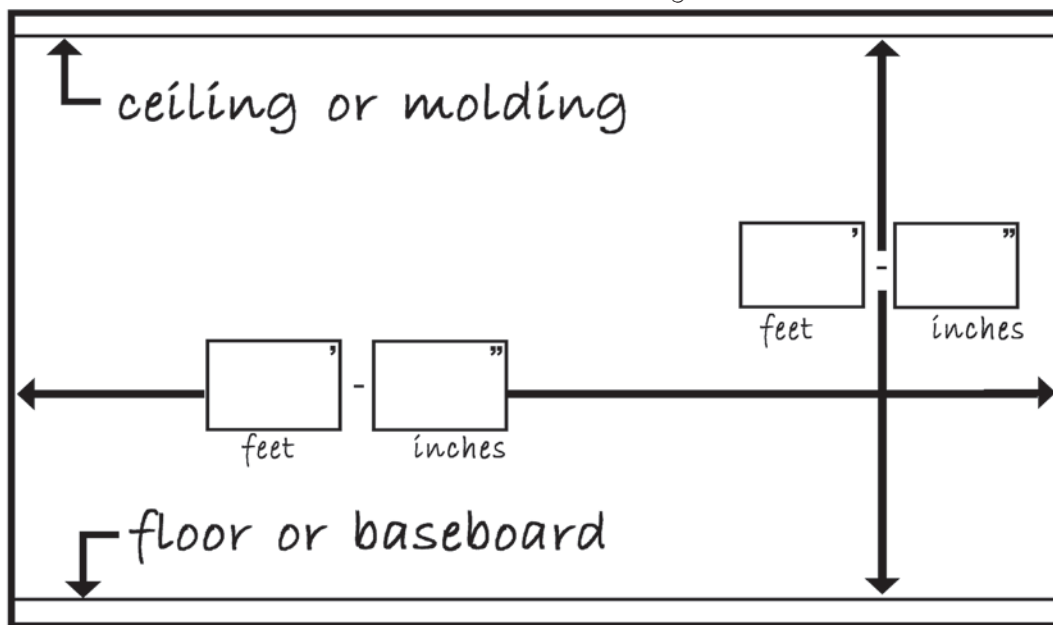

IMAGINE

hand painted LLC

Special franchise pricing:

- Standard size \$ 795. (up to 60 sq. ft.).
- Please contact us about larger sizes and custom mural pricing.
- No need to find, hire, supervise, and accommodate an artist to paint a mural in your store right before opening.
- Professionally hand painted at imagine studios, ordering your woody mural is quick and easy.
- Delivered via FedEx, our durable canvas images are applied on site using standard wallpaper paste.
- Obstructions in the wall are normal and not a problem. Most walls have at least an outlet or vent, and often have a window or door to design around.
- Please use a tape measure to be accurate within 1/2 an inch.
- Please contact us with questions and to place your order.

YOUR WALL SIZE

(2 Measurements)

Average square foot cost is seventy five dollars

- 1) Do you want the image to cover the full wall? yes / no
 - a) If no to previous question still use the above diagram to indicate total height and width of the desired image.
 - b) Do you want a dimensional frame around the edges of that canvas? yes / no
- 2) Are there any obstructions in your wall to be designed around: such as doors or windows? yes / no